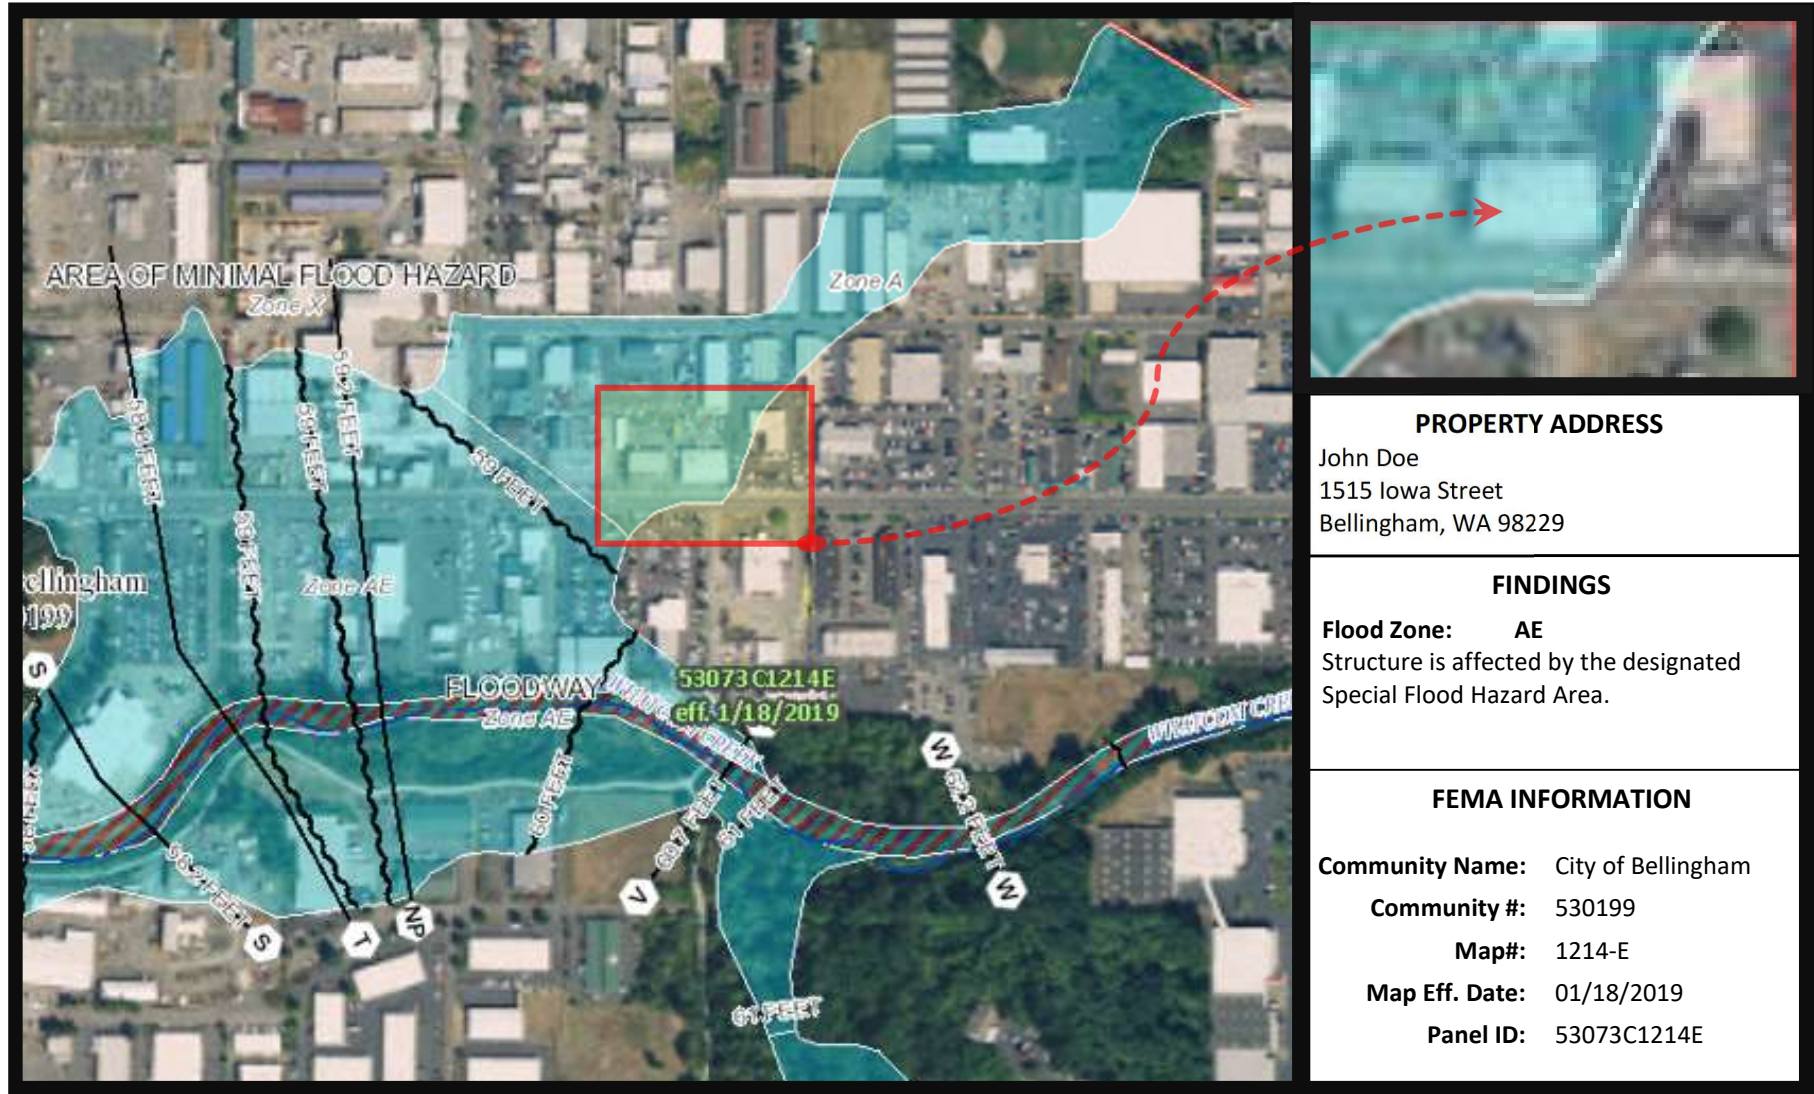

Tracking Number: 01190822	Tracking Start Date: 2/4/2019	Tracking Term: 60 Months
---------------------------	-------------------------------	--------------------------

PROPERTY ADDRESS
 John Doe
 1515 Iowa Street
 Bellingham, WA 98229

FINDINGS
Flood Zone: AE
 Structure is affected by the designated Special Flood Hazard Area.

FEMA INFORMATION
Community Name: City of Bellingham
Community #: 530199
Map#: 1214-E
Map Eff. Date: 01/18/2019
Panel ID: 53073C1214E